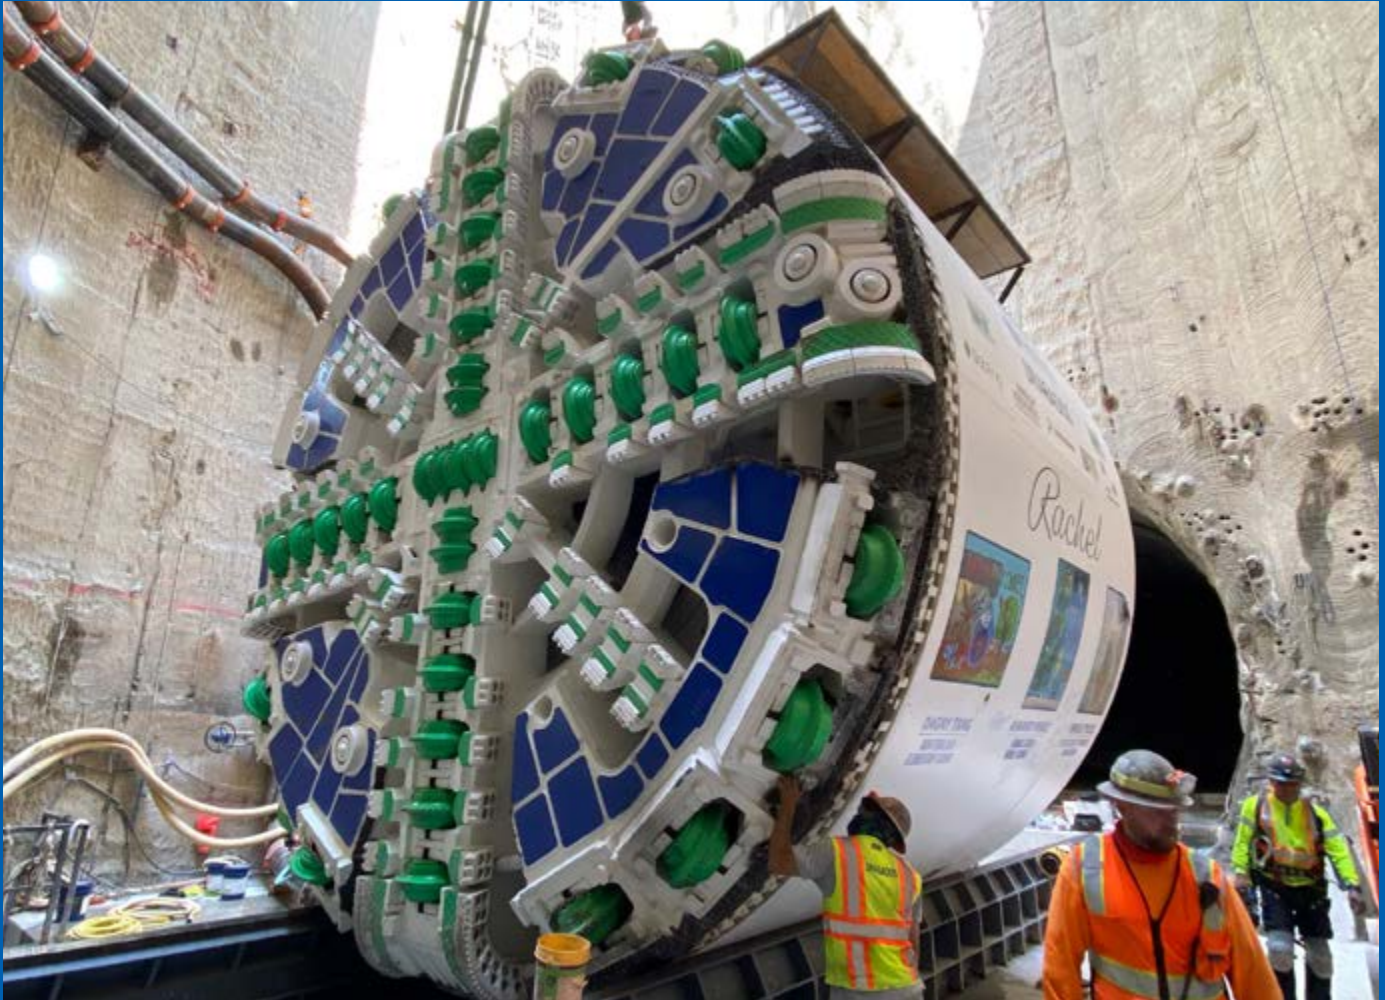

HOW DO YOU BUILD A MODERN TUNNEL?

TAKE A VIRTUAL TOUR OF THE CLEARWATER
PROJECT SITE TO FIND OUT

Saturday, October 30 • 9:30 AM

Zoom ID 891 9633 8982

LOS ANGELES COUNTY
SANITATION DISTRICTS
Converting Waste Into Resources