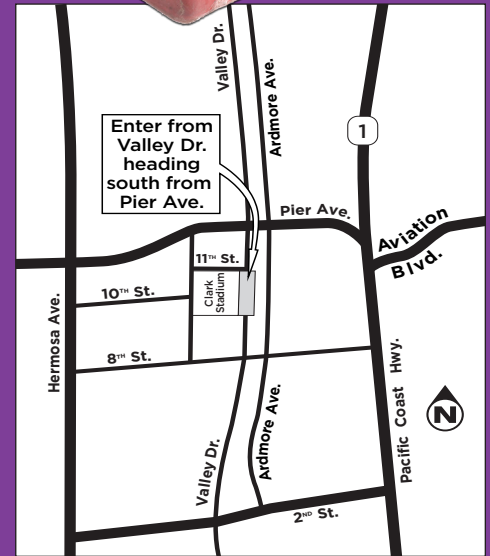

TOO TOXIC TO TRASH

FREE Household Hazardous and Electronic Waste Drive-Thru Collection Event

Saturday, January 20 • 9 A.M. - 3 P.M.
 Clark Field
 Valley Drive between 8th & 11th Streets
 Hermosa Beach, CA 90254