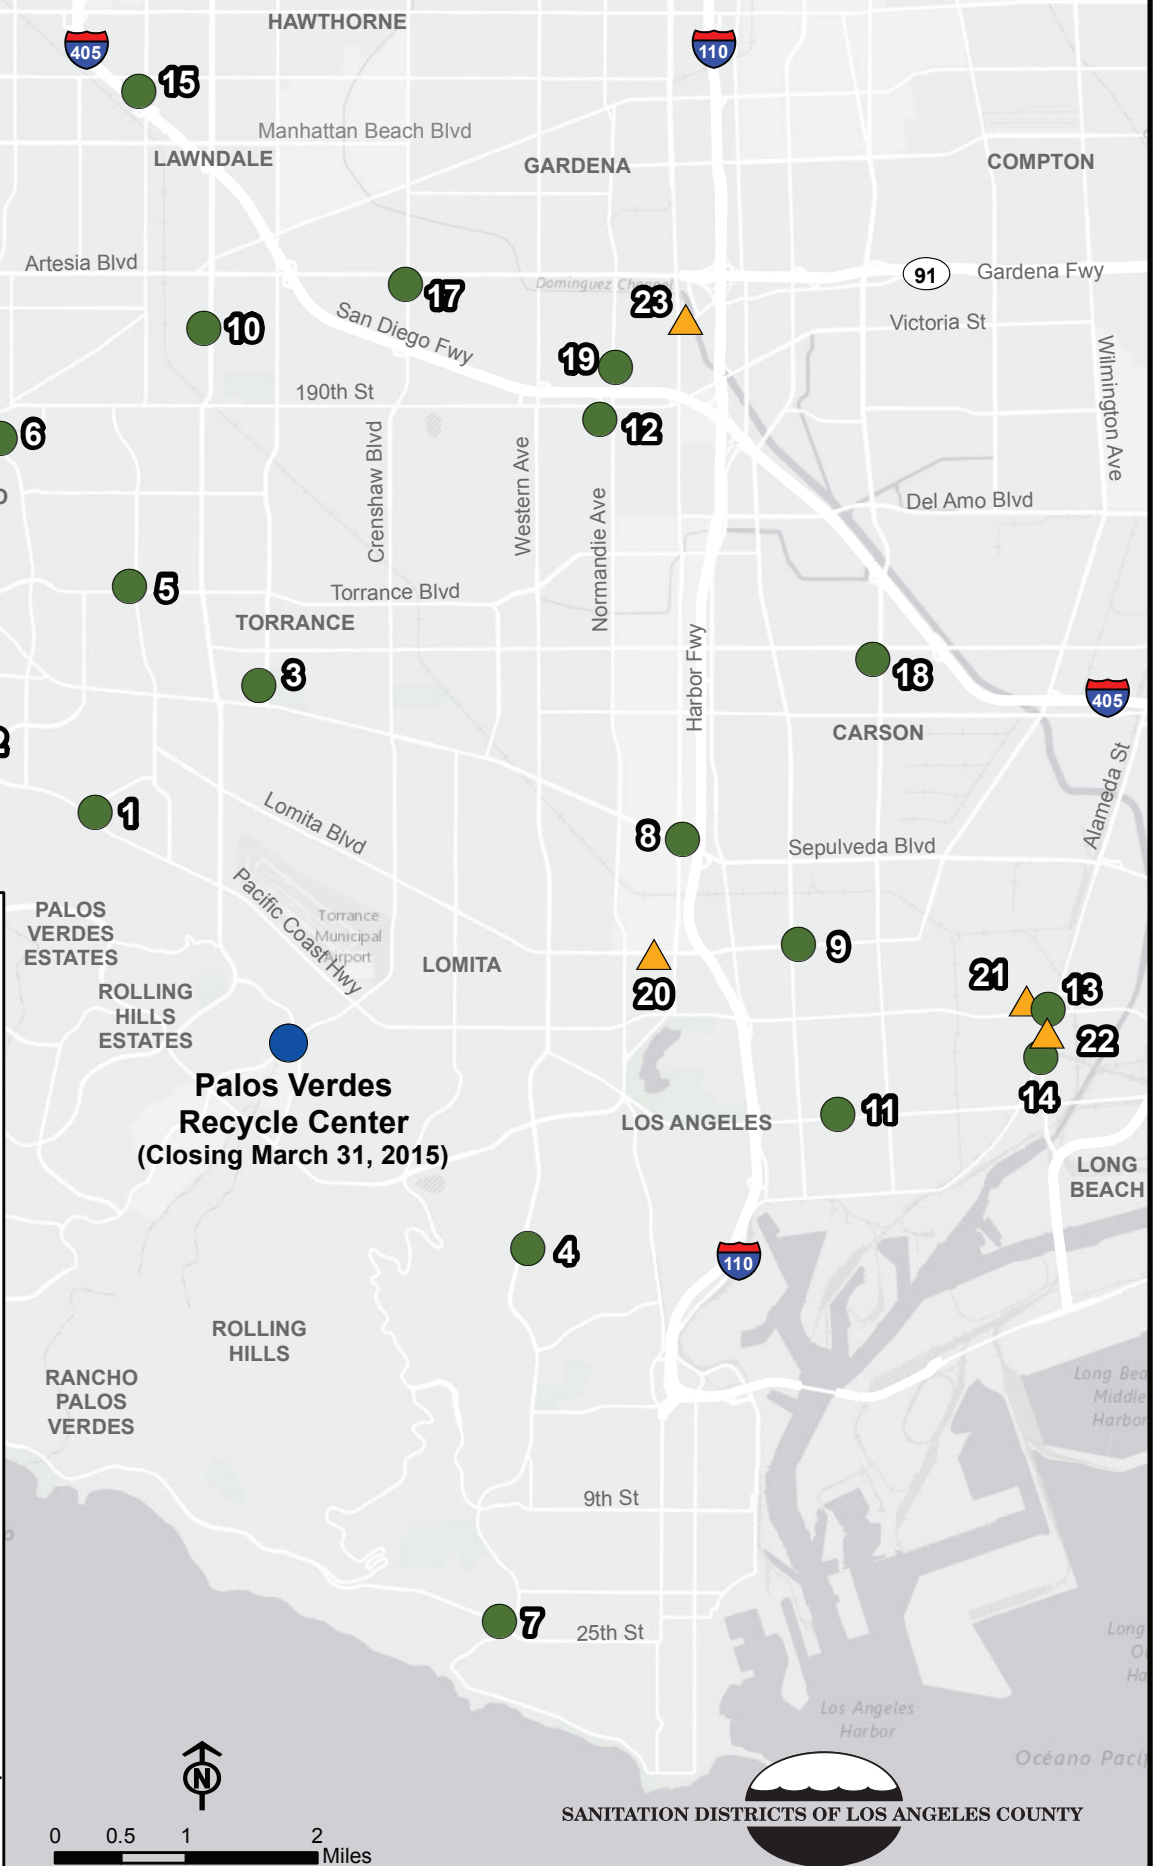

Recycle Centers in Proximity to Palos Verdes Recycle Center

LEGEND

1. LA Waste Collection
2. rePLANET LLC
3. rePLANET LLC
4. rePLANET LLC
5. NexCycle
6. rePLANET LLC
7. rePLANET LLC
8. Torrance Recycling Center
9. Ponce Recycling
10. rePLANET LLC
11. Modern Recycling
12. Alfonso Garcia Recycling
13. Wastech Recycling LLC
14. Wilmington Recyclers
15. E M Recycling
16. NexCycle
17. rePLANET LLC
18. Ponce Recycling
19. J and D Recycling
20. California Metals Recycling
21. Action Sales and Metal Co. Inc
22. Alameda Recycling Metals
23. California Metals Recycling

- Palos Verdes Recycle Center
- CRV Containers Only
- CRV and Other Materials (Mostly Metals)

SANITATION DISTRICTS OF LOS ANGELES COUNTY

Converting Waste Into Resources