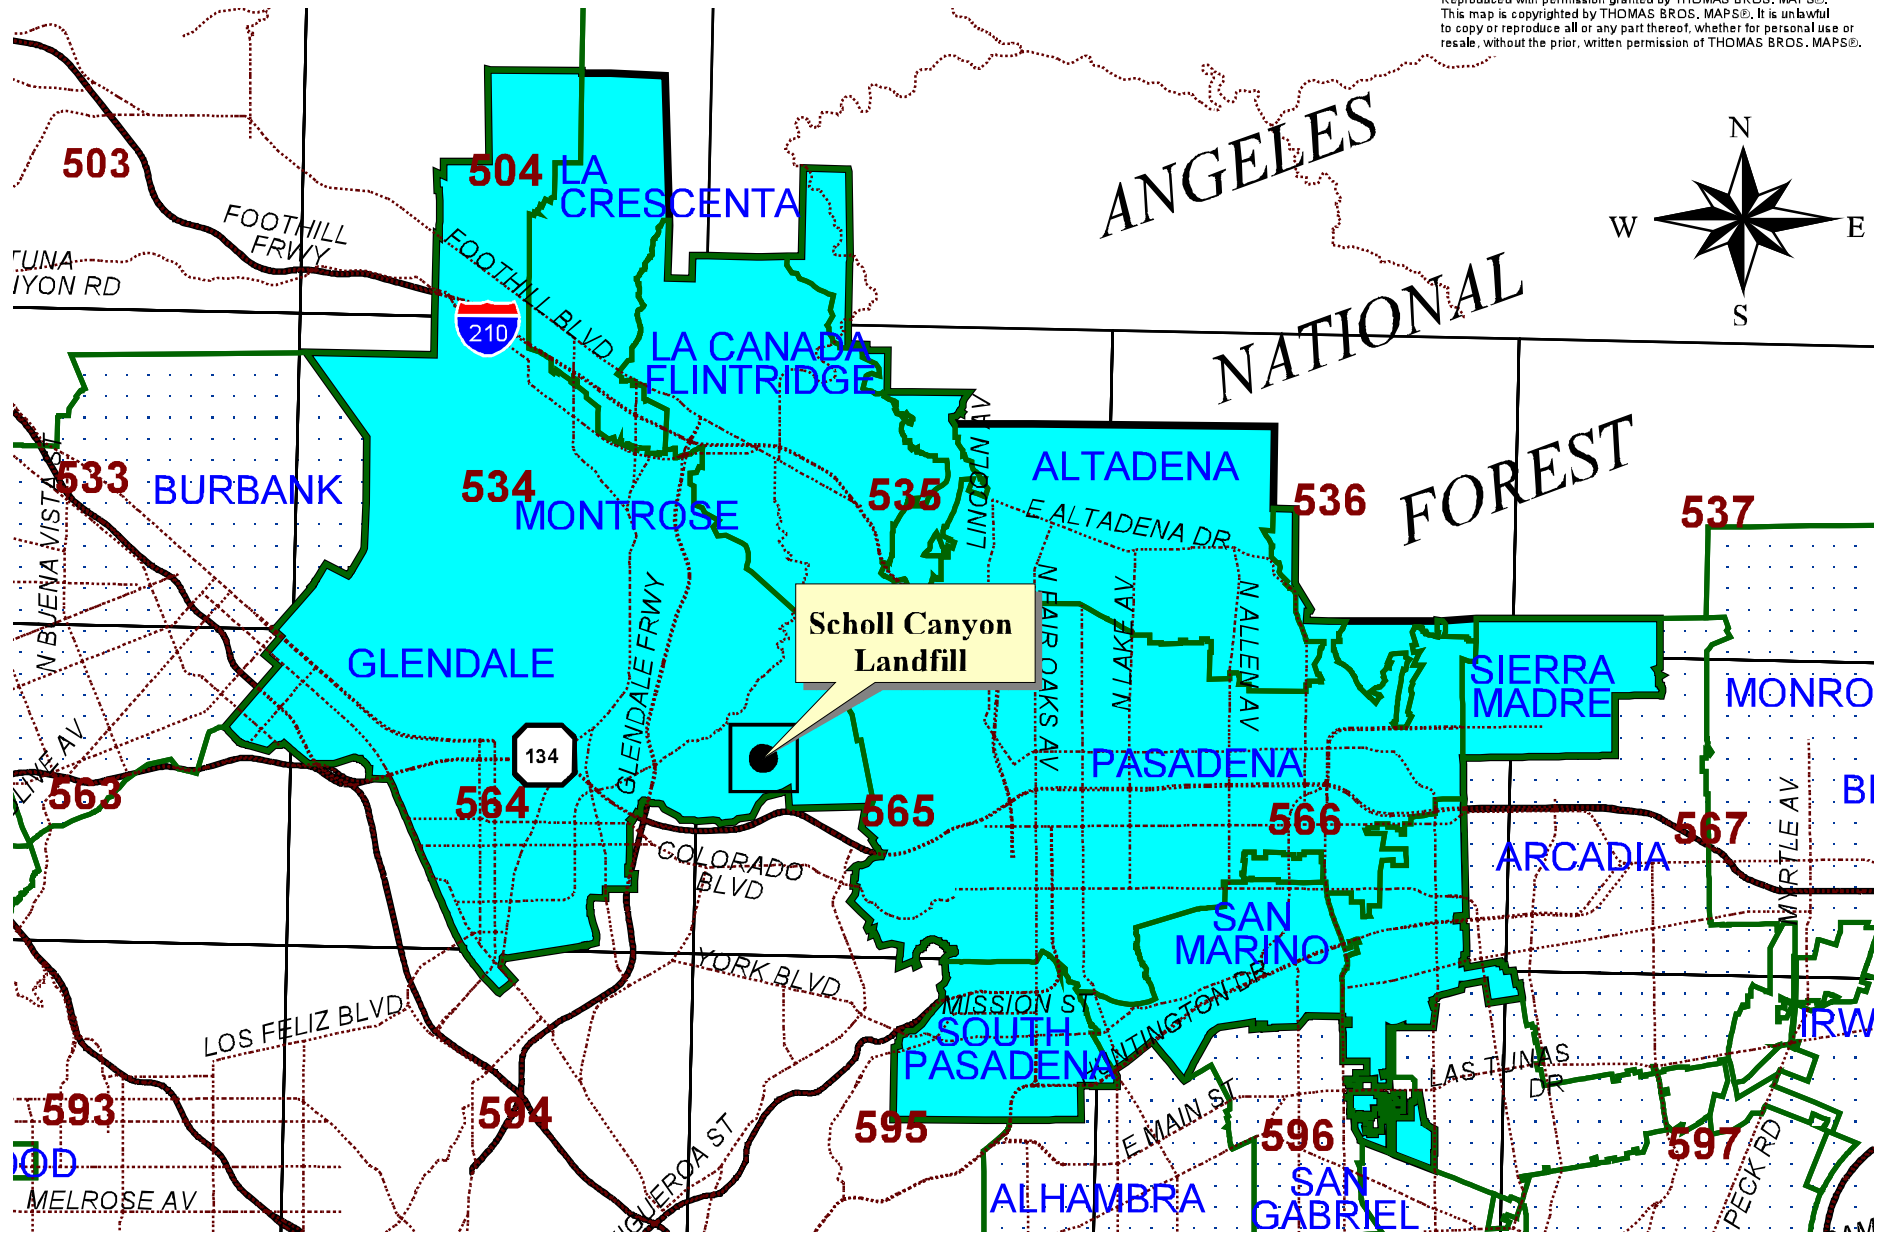

Scholl Canyon Landfill Wasteshed Map

Scholl Canyon Wasteshed Boundary
City of Glendale Ordinance No. 4780

SANITATION DISTRICTS OF LOS ANGELES COUNTY