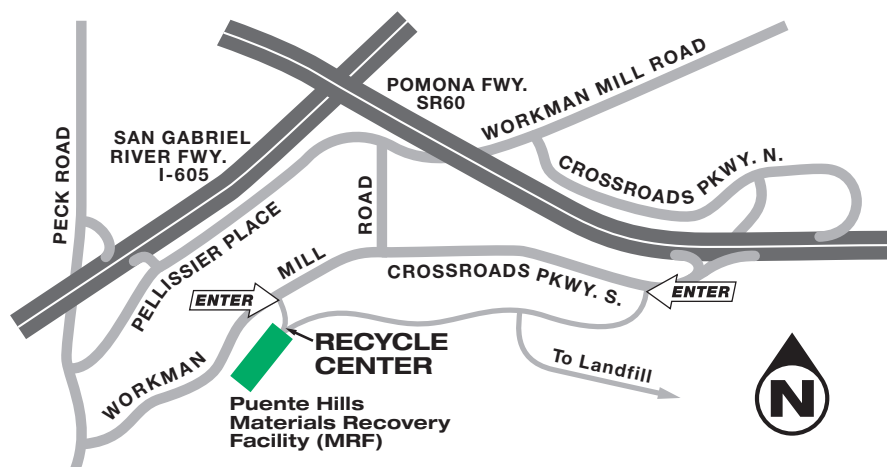

Puente Hills MRF Recycle Center

Visit www.lacsd.org for rates and a complete listing of materials. Rates subject to change.

Enter from:

13130 Crossroads Parkway South
City of Industry; or
2808 Workman Mill Road, Whittier
(buzz gate to enter),

Hours: Tuesday–Saturday, 9 am–4 pm

For information on used oil collection centers
call **1(888)CLEAN-LA**.

SANITATION DISTRICTS OF LOS ANGELES COUNTY

Converting Waste Into Resources