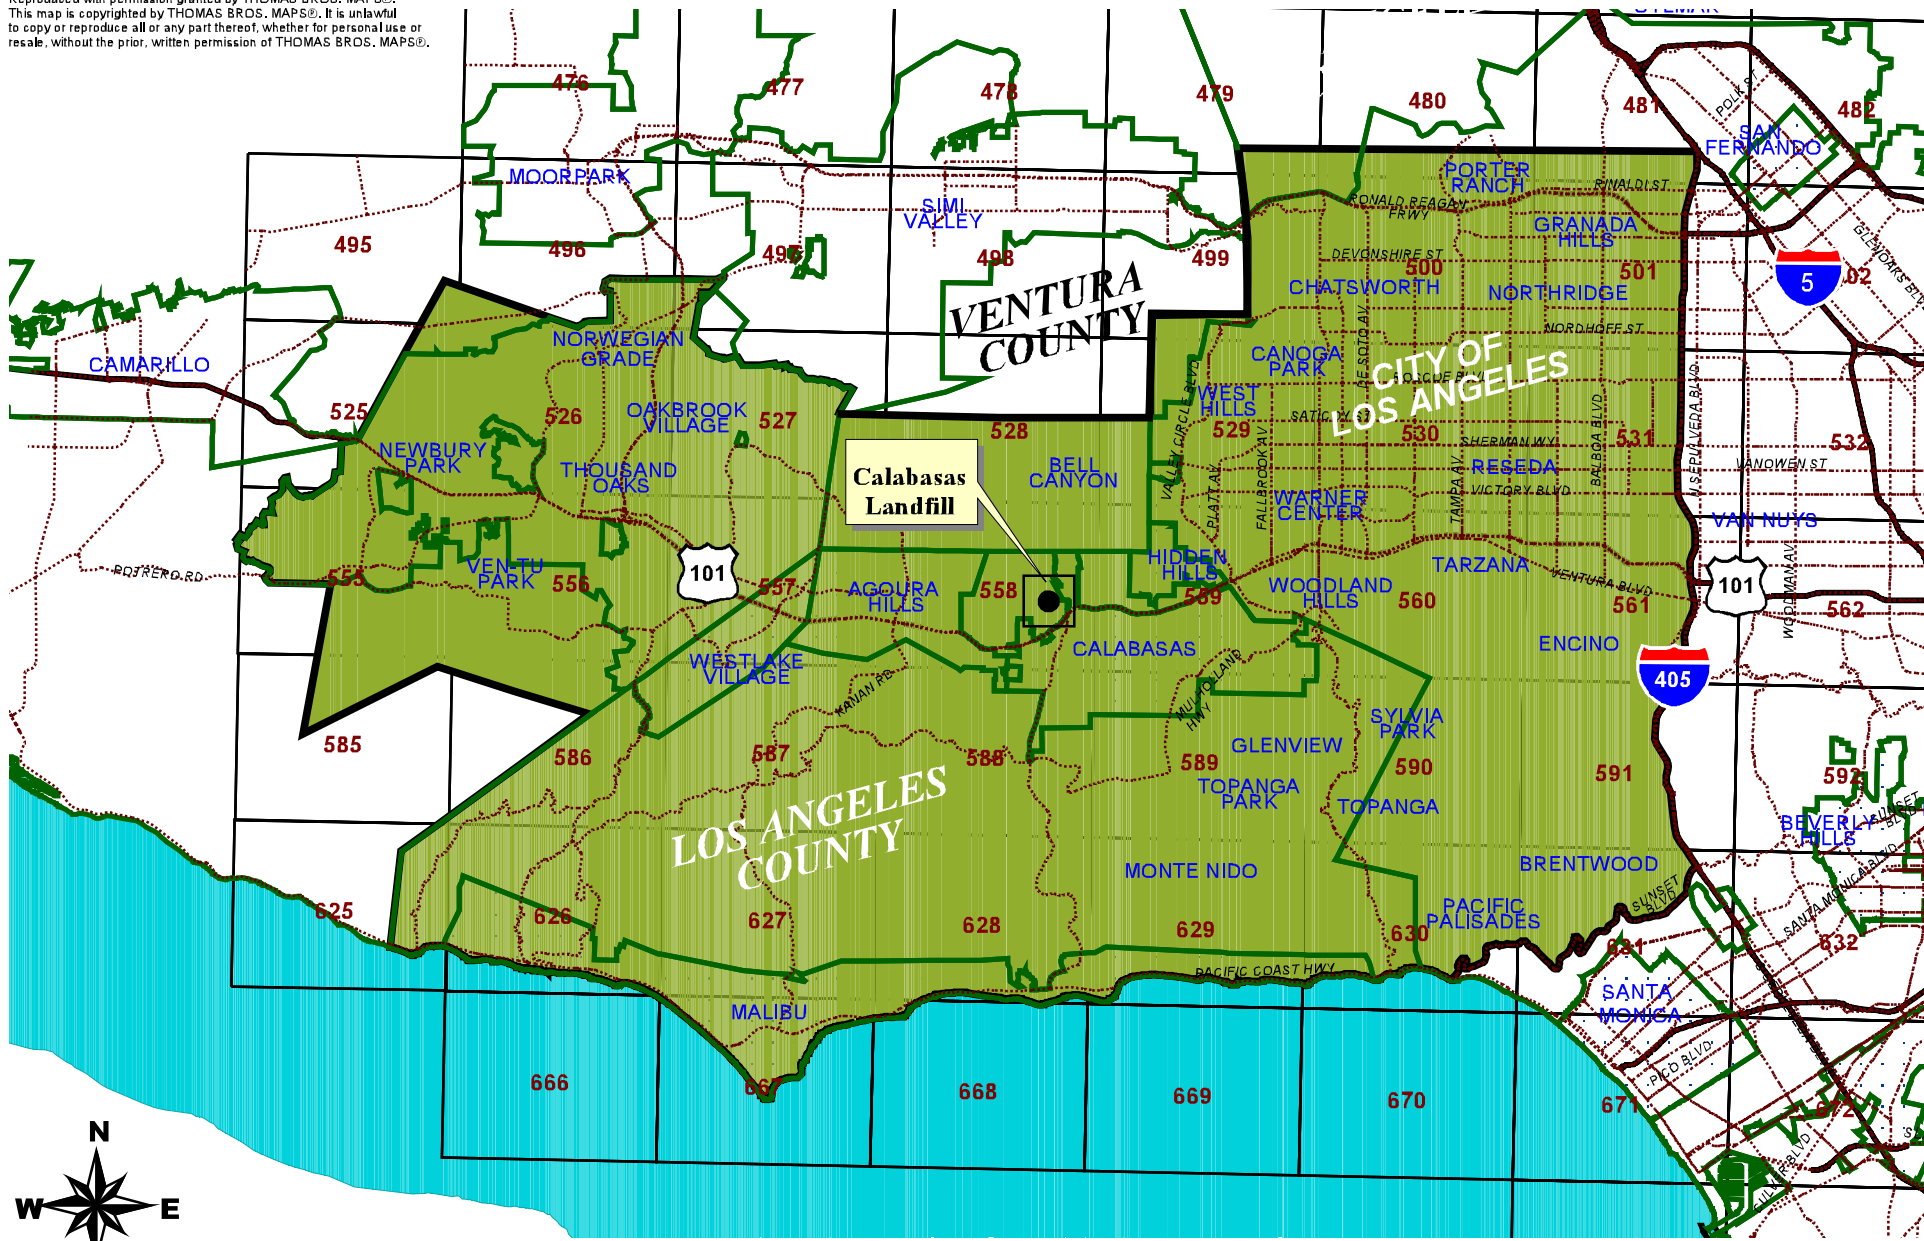

Calabasas Landfill Wasteshed Map